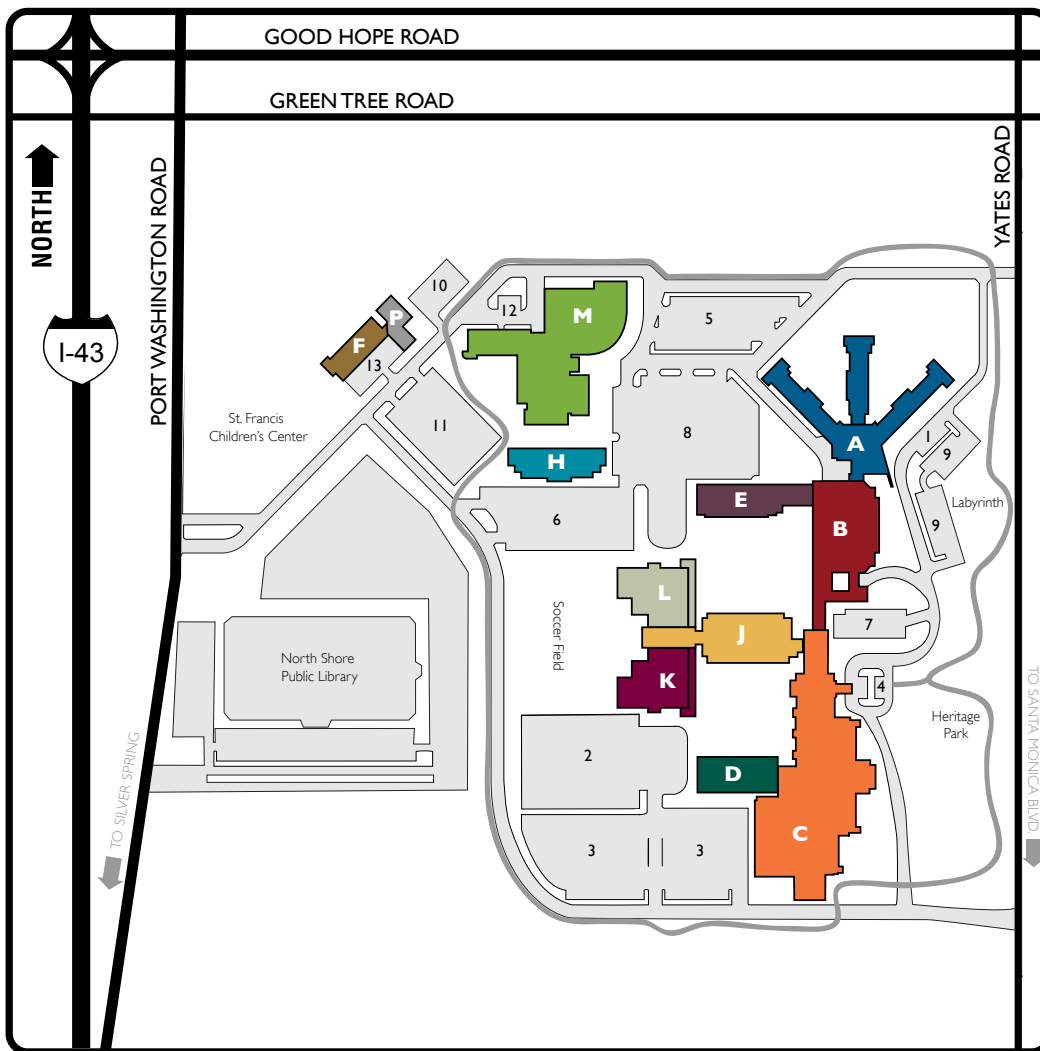

CARDINAL STRITCH UNIVERSITY

6801 N. Yates Road • Milwaukee, Wisconsin 53217 • (414) 410-4000 • www.stritch.edu

Driving Directions and Campus Map

From the Madison area:

Take I-94 East towards Milwaukee. At downtown Milwaukee, continue North on I-43. Exit on Good Hope Rd. (exit #80). Travel East on Good Hope Rd. to Port Washington Rd. Turn right onto Port Washington Rd. The entrance to Cardinal Stritch University is on the East side of Port Washington Rd.

From the Green Bay area:

Take I-43 South towards Milwaukee. Exit on Good Hope Rd. (exit #80). Travel East on Good Hope Rd. to Port Washington Rd. Turn right onto Port Washington Rd. The entrance to Cardinal Stritch University is on the East side of Port Washington Rd.

From the Chicago area:

Take I-94 West towards Milwaukee. At downtown Milwaukee, continue North on I-43. Exit on Good Hope Rd. (exit #80). Travel East on Good Hope Rd. to Port Washington Rd. Turn right onto Port Washington Rd. The entrance to Cardinal Stritch University is on the East side of Port Washington Rd.

- A - Clare Hall
- B - Serra Hall
- C - Bonaventure Hall
- D - Duns Scotus Hall
- E - Roger Bacon Hall
- F - Powerhouse
- H - Assisi Residence Hall
- J - Campus Center
- K - Fieldhouse
- L - Library
- M - Joan Steele Stein Center for Communication Studies/Fine Arts
- P - Reading/Learning Center
- 1-13 Parking